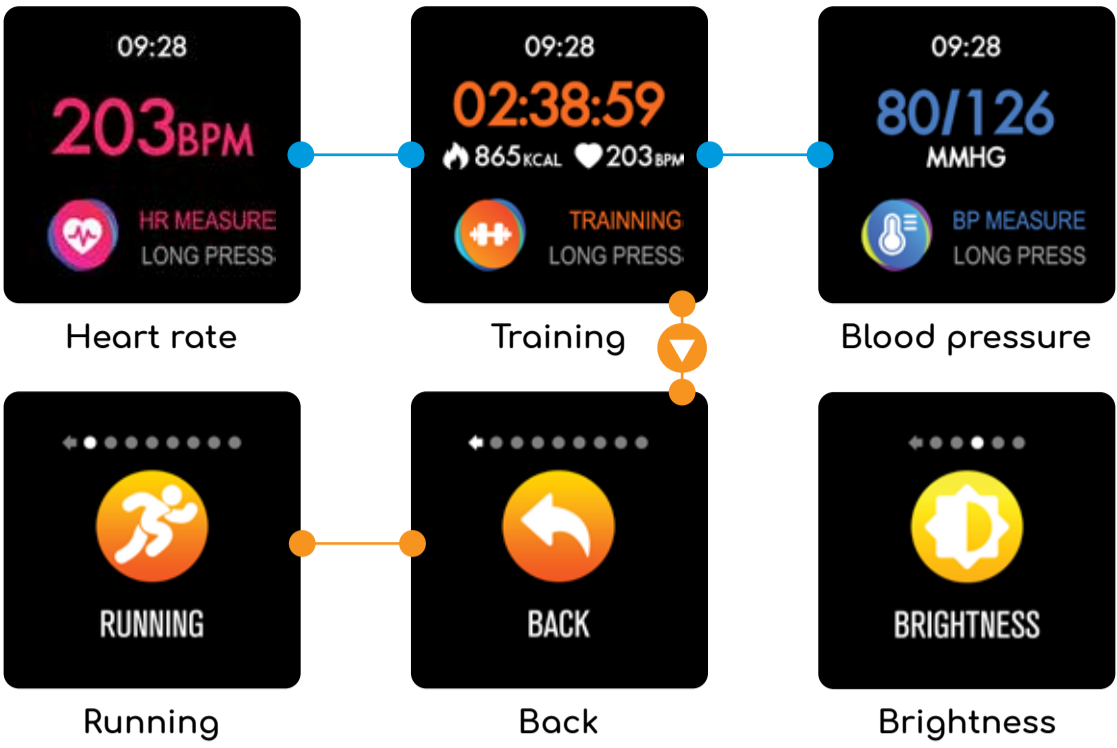

Hereby, Onyx Group Limited declares that the radio equipment type "smartwatch" Abyx Fit Touch is in compliance with Directive 2014/53/EU, . The full text of the EU declaration of conformity is available at the following internet address: www.abyx-fit.com/certifications