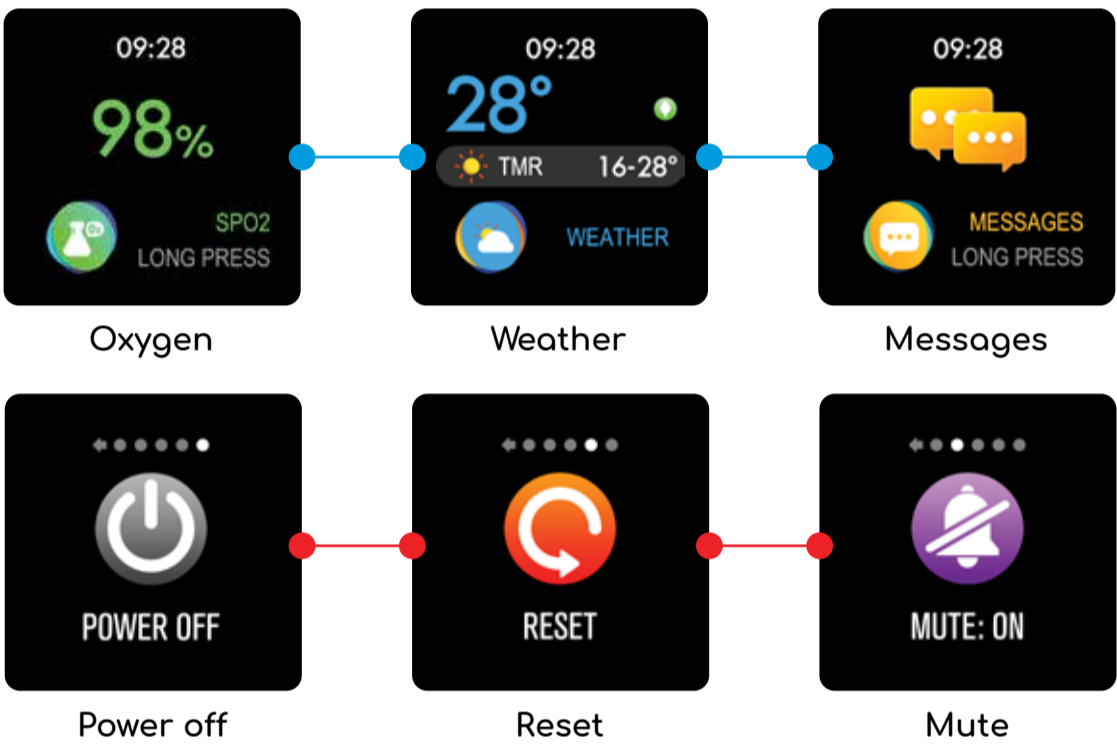

Basketball

Football

Hereby, Onyx Group Limited declares that the radio equipment type "smartwatch" Abyx Fit Touch is in compliance with Directive 2014/53/EU, . The full text of the EU declaration of conformity is available at the following internet address: [www.abyx-fit.com/certifications](http://www.abyx-fit.com/certifications)