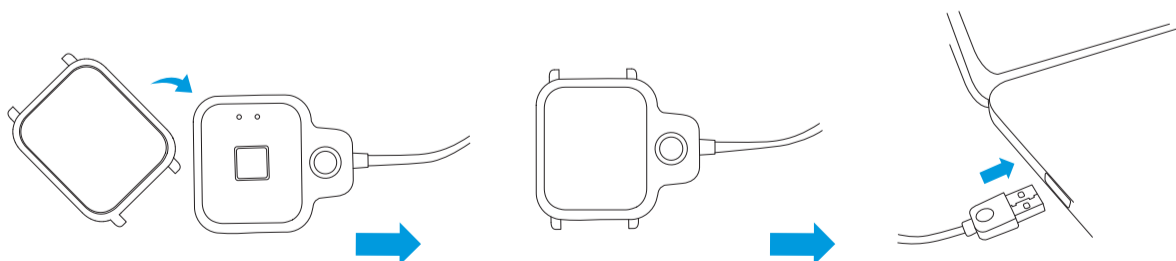

CHARGE YOUR ABYX FIT TOUCH

Use only the included Abyx fit Touch charging cradle to charge your tracker. You can use any powered USB output to plug in the charger. We recommend to charge your device for at least 30 minutes before pairing with your mobile device.

When the device is charging, the screen will display a green battery and the level of charge of the battery.