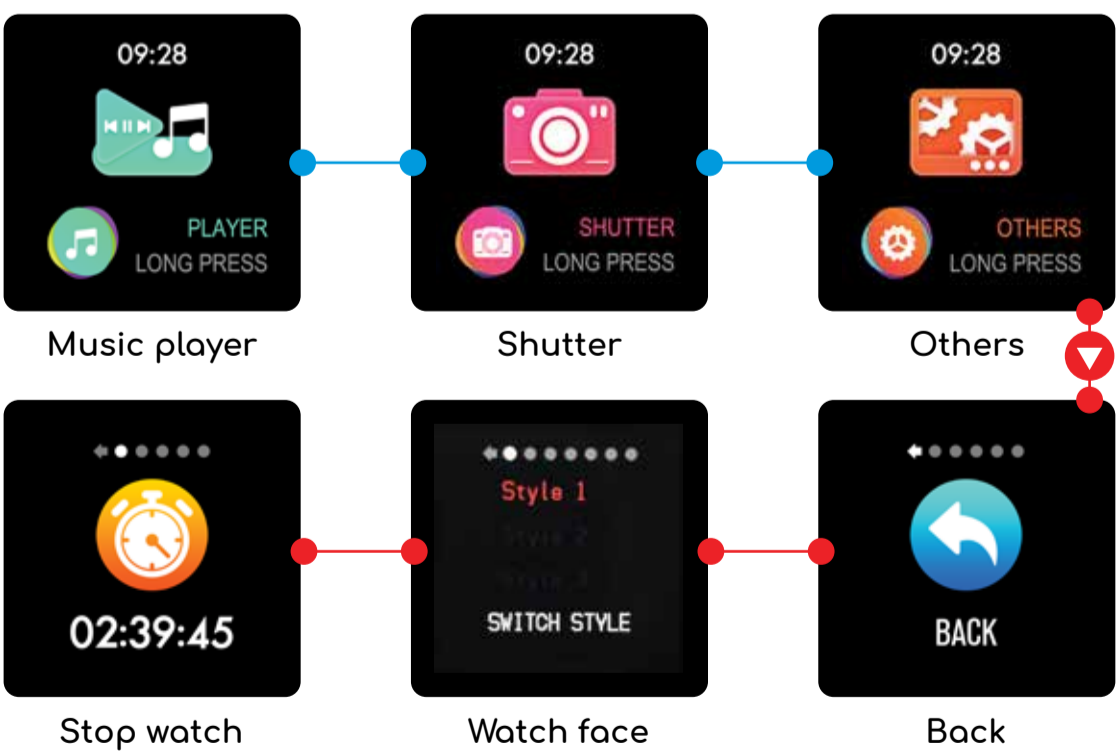

All brands or product names are or may be trademarks of their respective owners. Pictures and specifications are not contractual. 1 year warranted. Made in PRC.
Les marques citées sont des marques déposées par leur fabricant respectif.
Photos et caractéristiques non contractuelles. Garantie : 1 an. Fabriqué en RPC.
De vermelde merken zijn gedeponeerde merken door hun respectievelijke producent.
Foto's en kenmerken niet contractueel. Geproduceerd in China. Garantie: 1 jaar.
Die zitierten Marken sind durch die jeweiligen Hersteller eingetragene Marken.
Fotos und technische Daten sind unverbindlich. Hergestellt in China. Garantie: 1 Jahr.