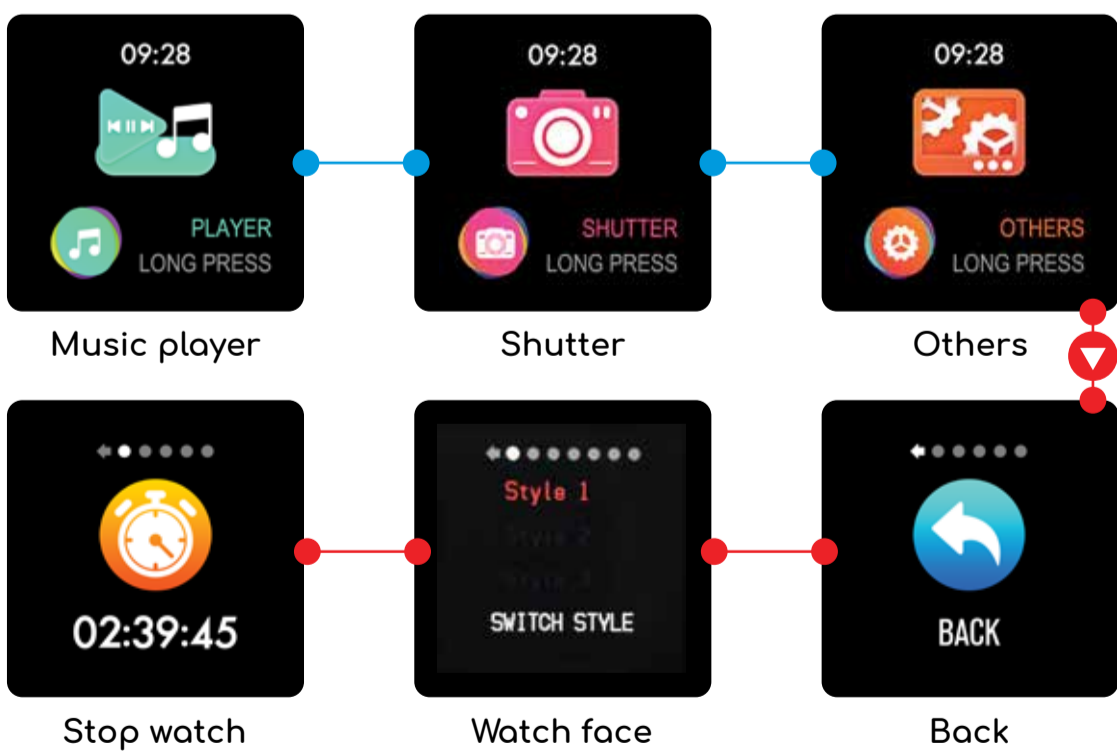

All brands or product names are or may be trademarks of their respective owners. Pictures and specifications are not contractual. 1 year warranted. Made in PRC.
Les marques citées sont des marques déposées par leur fabricant respectif.
Photos et caractéristiques non contractuelles. Garantie : 1 an. Fabriqué en RPC.
De vermeldde merken zijn gedeponeerde merken door hun respectievelijke producent.
Foto's en kenmerken niet contractueel. Geproduceerd in China. Garantie: 1 jaar.
Die zitierten Marken sind durch die jeweiligen Hersteller eingetragene Marken.
Fotos und technische Daten sind unverbindlich. Hergestellt in China. Garantie: 1 Jahr.