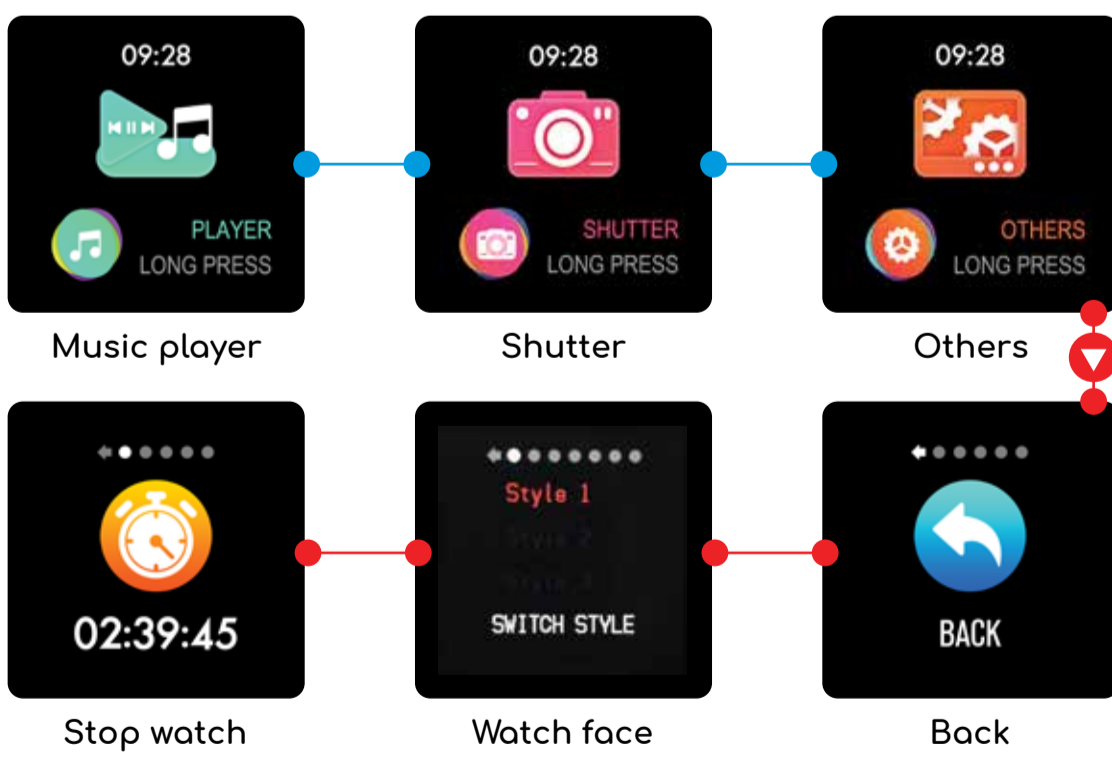

All brands or product names are or may be trademarks of their respective owners. Pictures and specifications are not contractual. 1 year warranted. Made in PRC.
Les marques citées sont des marques déposées par leur fabricant respectif. Photos et caractéristiques non contractuelles. Garantie : 1 an. Fabriqué en RPC.
De vermelde merken zijn gedeponeerde merken door hun respectievelijke producent. Foto's en kenmerken niet contractueel. Geproduceerd in China. Garantie: 1 jaar.
Die zitierten Marken sind durch die jeweiligen Hersteller eingetragene Marken. Fotos und technische Daten sind unverbindlich. Hergestellt in China. Garantie: 1 Jahr.