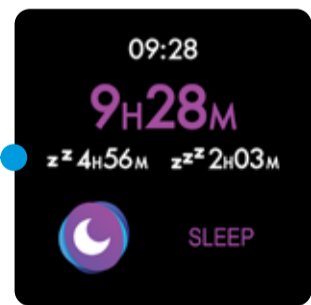

DOWNLOAD THE ABYX FIT TOUCH APP

Download the Abyx fit Touch app on the App store for iOS devices and on the Google Play Store for Android devices.

Scan the QR code to download the app

Abyx fit Touch

Compatibility
iOS 8.0 or more
Android 4.4 or more

PAIRING YOUR ABYX FIT TOUCH

Make sure you have the Abyx fit Touch application downloaded. You can only pair the tracker using the app NOT through the bluetooth settings on your phone.

1. Make sure bluetooth is turned on, on your phone.
2. Open the Abyx fit Touch application.
3. Press on "Add a Device".
4. Select your tracker from the list.

Your tracker is now paired to your phone and all data will be synced.

If you experience problems with the pairing, visit Abyx Support on www.abyx-fit.com or check our Abyx support videos on youtube.

TECH SPECS

Battery: Li-ion 150mAh
Memory: up to 20 days activity recording
Display: 1.22" color touch screen
Technology bluetooth: 4.1 BLE
Standby time: up to 10 days
Output: 120mW / 80MHz
Radio Frequency: 0dBm 2402-2480MHz
Water resistance IP68 3ATM
Dimensions: 47.5 x 35 x 11.3 mm
Weight: 59.6g

www.abyx-fit.com

Sleep