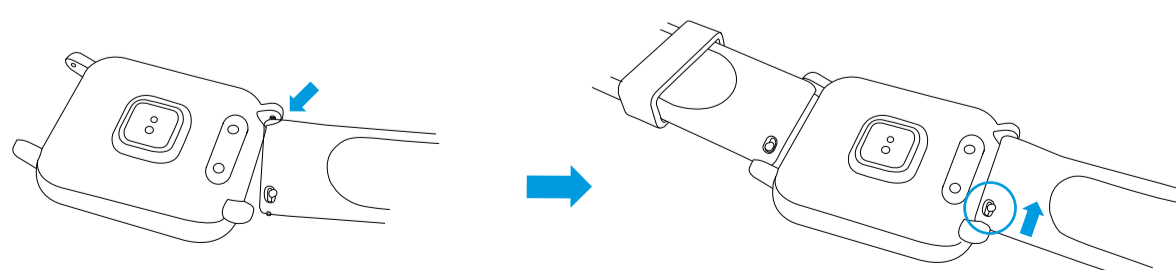

HOW TO CHANGE THE WRISTBAND