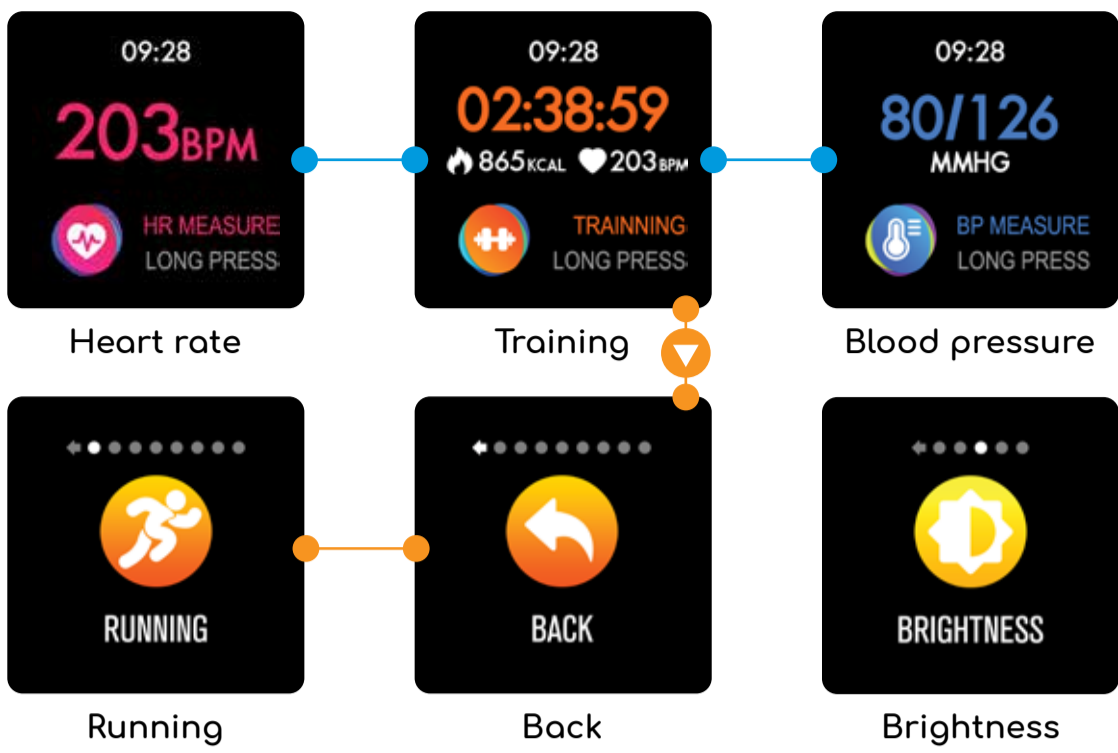

Hereby, Onyx Group Limited declares that the radio equipment type "smartwatch" Abyx Fit Touch is in compliance with Directive 2014/53/EU, . The full text of the EU declaration of conformity is available at the following internet address: www.abyx-fit.com/certifications