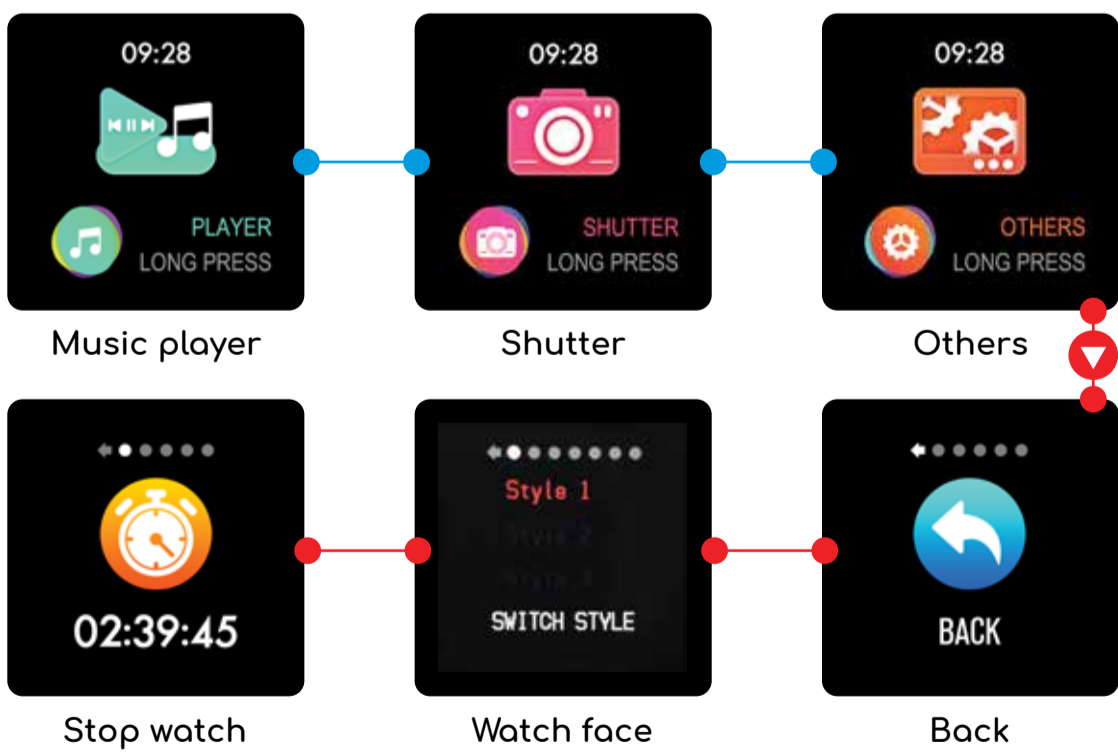

All brands or product names are or may be trademarks of their respective owners. Pictures and specifications are not contractual. 1 year warranted. Made in PRC.
Les marques citées sont des marques déposées par leur fabricant respectif.
Photos et caractéristiques non contractuelles. Garantie : 1 an. Fabriqué en RPC.
De vermelde merken zijn gedeponeerde merken door hun respectievelijke producent.
Foto's en kenmerken niet contractueel. Geproduceerd in China. Garantie: 1 jaar.
Die zitierten Marken sind durch die jeweiligen Hersteller eingetragene Marken.
Fotos und technische Daten sind unverbindlich. Hergestellt in China. Garantie: 1 Jahr.