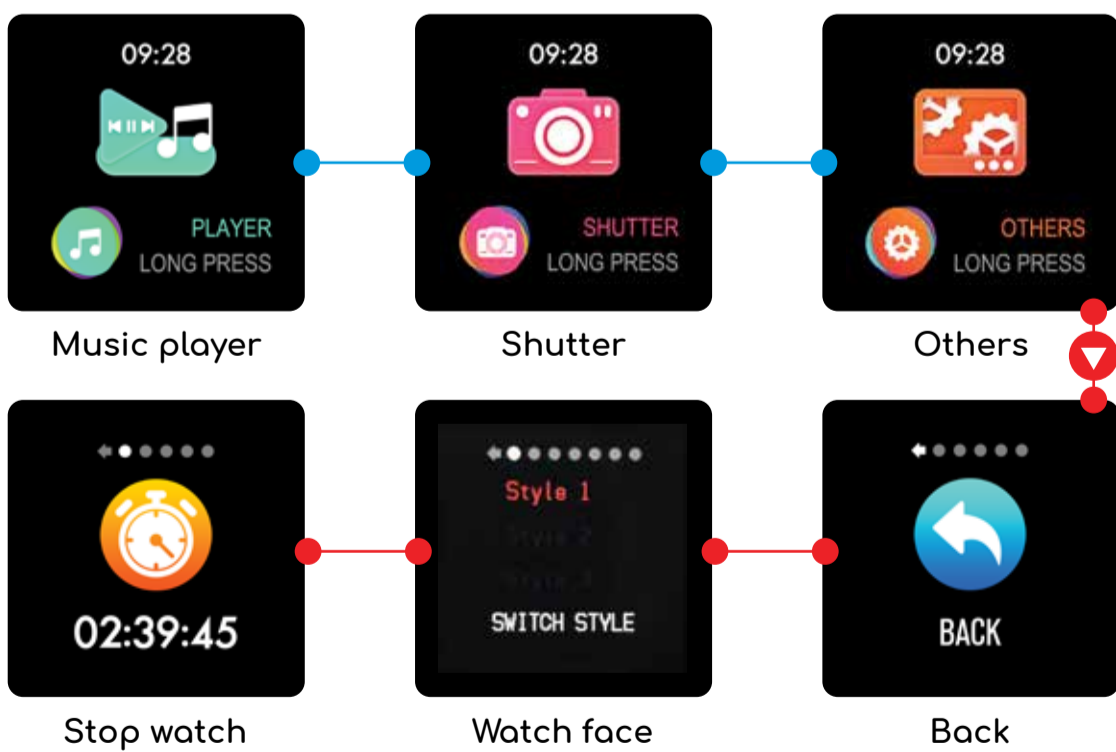

Music player

Shutter

Others

Stop watch

Watch face

Back

All brands or product names are or may be trademarks of their respective owners. Pictures and specifications are not contractual. 1 year warranted. Made in PRC.
Les marques citées sont des marques déposées par leur fabricant respectif. Photos et caractéristiques non contractuelles. Garantie : 1 an. Fabriqué en RPC.
De vermelde merken zijn gedeponeerde merken door hun respectievelijke producent. Foto's en kenmerken niet contractueel. Geproduceerd in China. Garantie: 1 jaar.
Die zitierten Marken sind durch die jeweiligen Hersteller eingetragene Marken. Fotos und technische Daten sind unverbindlich. Hergestellt in China. Garantie: 1 Jahr.