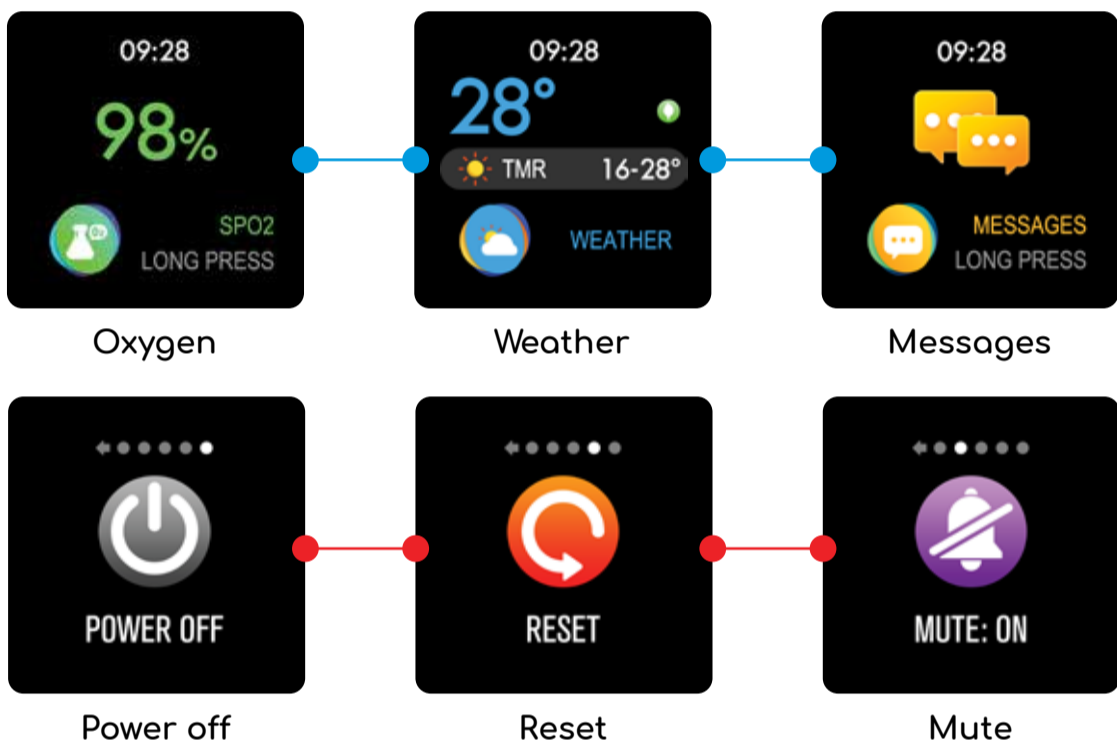

ABYX™
5/F Heng Shan CTR, 145 Queen's Road East,
Wanchai, Hong Kong