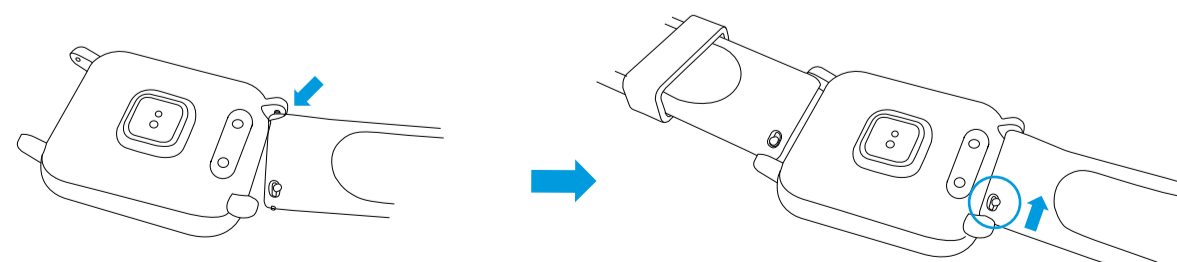

HOW TO CHANGE THE WRISTBAND