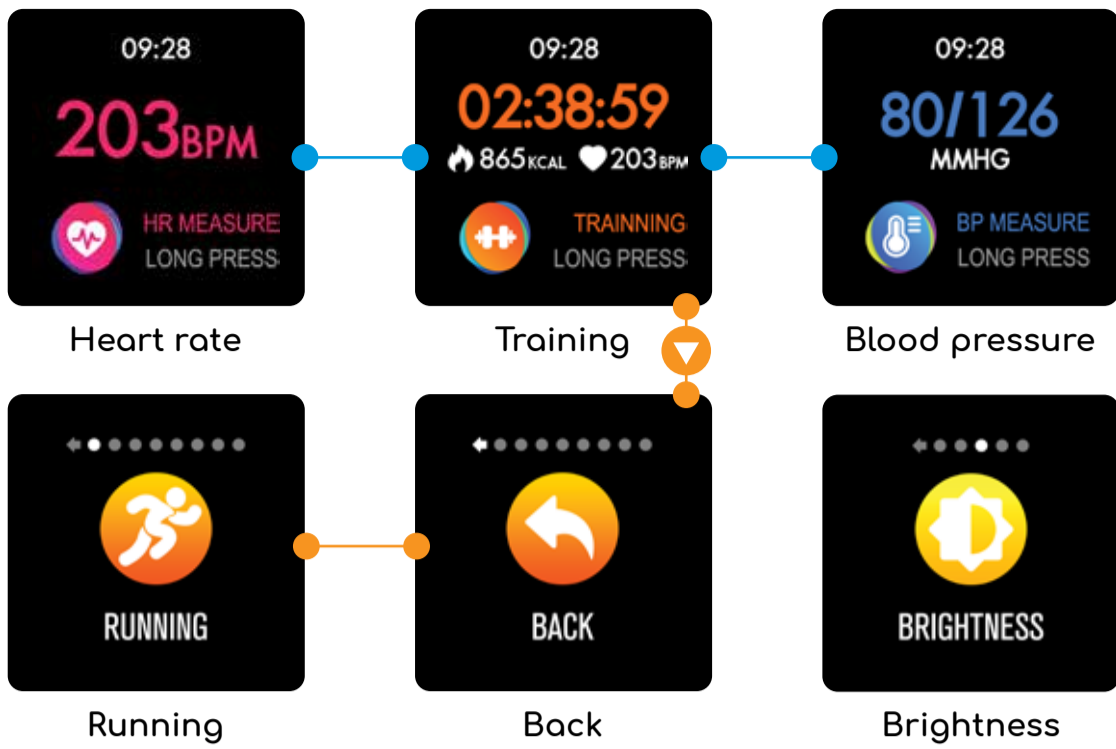

## TECH SPECS

Battery: Li-ion 150mAh  
Memory: up to 20 days activity recording  
Display: 1.22" color touch screen  
Technology bluetooth: 4.1 BLE  
Standby time: up to 10 days  
Output: 120mW / 80MHz  
Radio Frequency: 0dBm 2402-2480MHz  
Water resistance IP68 3ATM  
Dimensions: 47.5 x 35 x 11.3 mm  
Weight: 59.6g

[www.abyx-fit.com](http://www.abyx-fit.com)

Home

Sport

Sleep

Skipping

Cycling

Walking

Badminton

Basketball

Football

Heart rate

Training

Blood pressure

Running

Back

Brightness