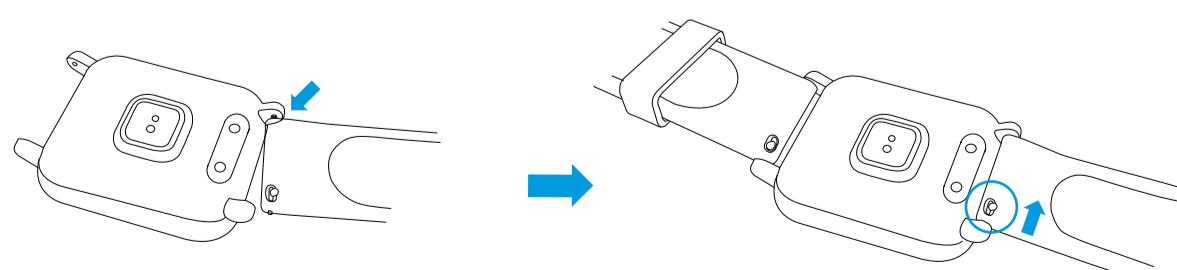

HOW TO CHANGE THE WRISTBAND