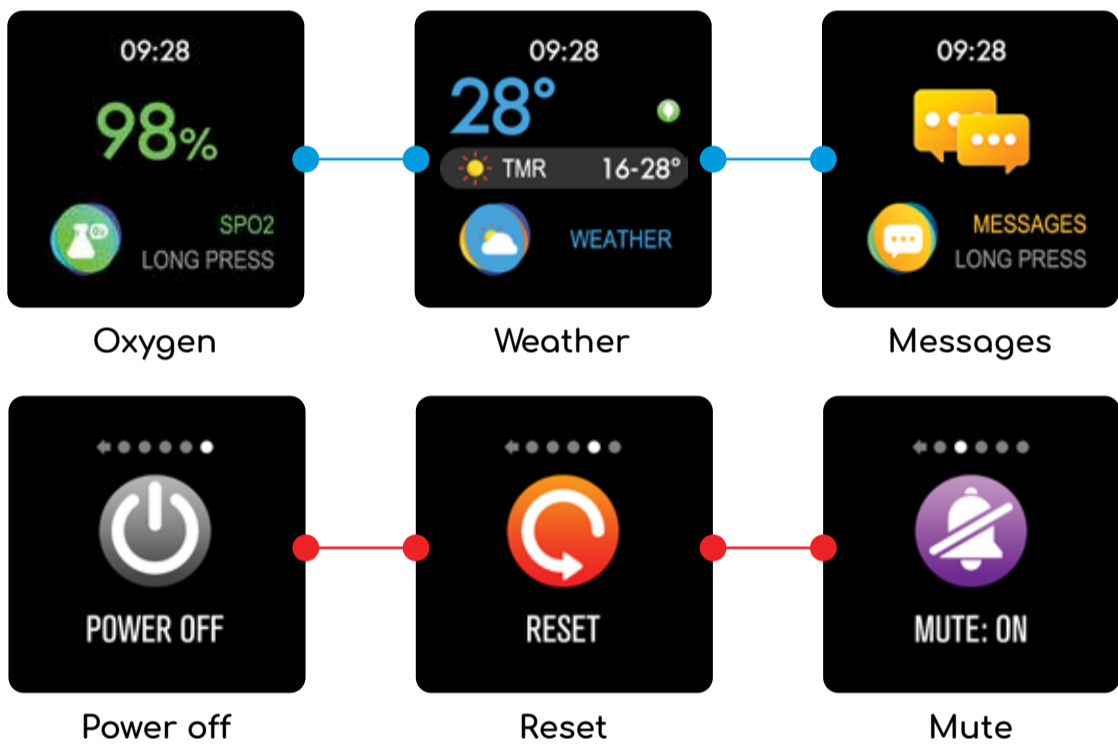

ABYX™
5/F Heng Shan CTR, 145 Queen's Road East,
Wanchai, Hong Kong