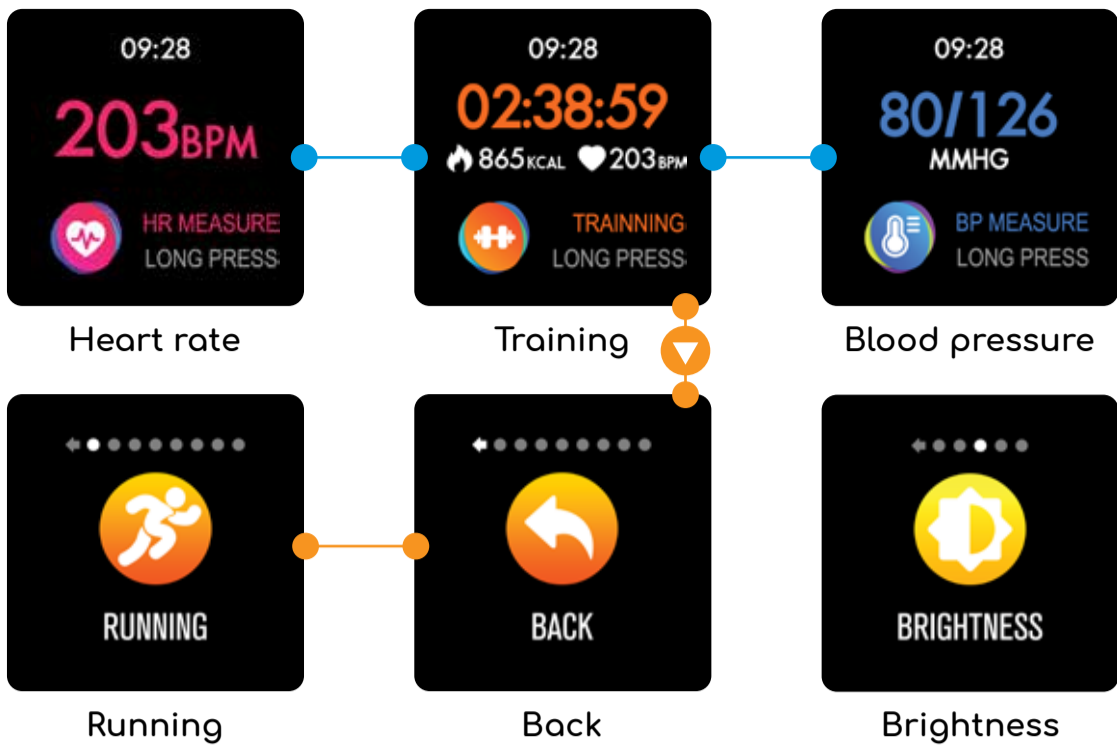

Hereby, Onyx Group Limited declares that the radio equipment type "smartwatch" Abyx Fit Touch is in compliance with Directive 2014/53/EU, . The full text of the EU declaration of conformity is available at the following internet address: www.abyx-fit.com/certifications