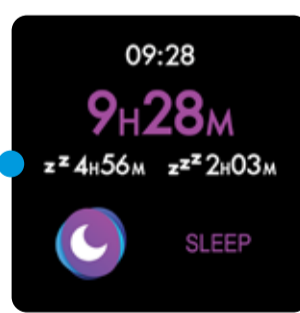

DOWNLOAD THE ABYX FIT TOUCH APP

Download the Abyx fit Touch app on the App store for iOS devices and on the Google Play Store for Android devices.

Scan the QR code to download the app

Abyx fit Touch

Compatibility
iOS 8.0 or more
Android 4.4 or more

PAIRING YOUR ABYX FIT TOUCH

Make sure you have the Abyx fit Touch application downloaded. You can only pair the tracker using the app NOT through the bluetooth settings on your phone.

1. Make sure bluetooth is turned on, on your phone.
2. Open the Abyx fit Touch application.
3. Press on "Add a Device".
4. Select your tracker from the list.

Your tracker is now paired to your phone and all data will be synced.

If you experience problems with the pairing, visit Abyx Support on www.abyx-fit.com or check our Abyx support videos on youtube.

TECH SPECS

Battery: Li-ion 150mAh
Memory: up to 20 days activity recording
Display: 1.22" color touch screen
Technology bluetooth: 4.1 BLE
Standby time: up to 10 days
Output: 120mW / 80MHz
Radio Frequency: 0dBm 2402-2480MHz
Water resistance IP68 3ATM
Dimensions: 47.5 x 35 x 11.3 mm
Weight: 59.6g

www.abyx-fit.com

Sleep