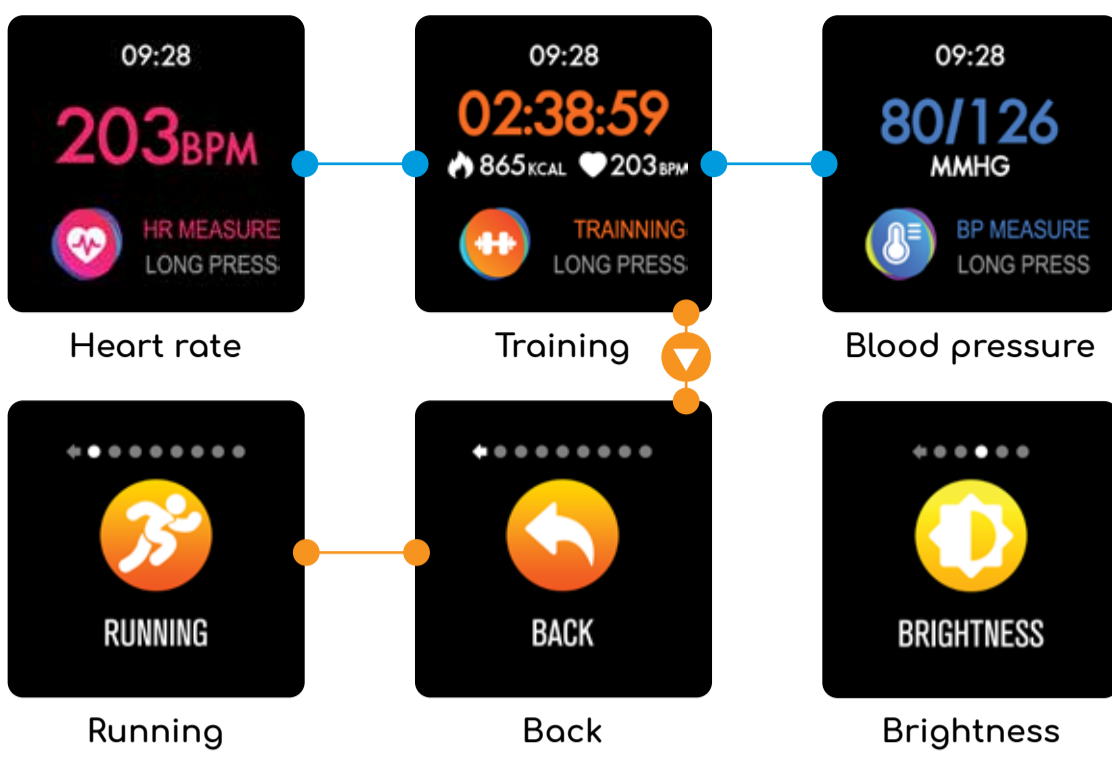

## TECH SPECS

Battery: Li-ion 150mAh  
Memory: up to 20 days activity recording  
Display: 1.22" color touch screen  
Technology bluetooth: 4.1 BLE  
Standby time: up to 10 days  
Output: 120mW / 80MHz  
Radio Frequency: 0dBm 2402-2480MHz  
Water resistance IP68 3ATM  
Dimensions: 47.5 x 35 x 11.3 mm  
Weight: 59.6g

[www.abyx-fit.com](http://www.abyx-fit.com)

Home

Sport

Sleep

Skipping

Cycling

Walking

Badminton

Basketball

Football

Hereby, Onyx Group Limited declares that the radio equipment type "smartwatch" Abyx Fit Touch is in compliance with Directive 2014/53/EU, . The full text of the EU declaration of conformity is available at the following internet address: [www.abyx-fit.com/certifications](http://www.abyx-fit.com/certifications)