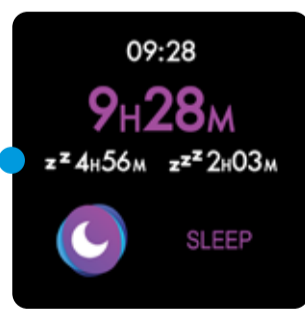

DOWNLOAD THE ABYX FIT TOUCH APP

Download the Abyx fit Touch app on the App store for iOS devices and on the Google Play Store for Android devices.

Scan the QR code to download the app

Abyx fit Touch

Compatibility
iOS 8.0 or more
Android 4.4 or more

PAIRING YOUR ABYX FIT TOUCH

Make sure you have the Abyx fit Touch application downloaded. You can only pair the tracker using the app NOT through the bluetooth settings on your phone.

1. Make sure bluetooth is turned on, on your phone.
2. Open the Abyx fit Touch application.
3. Press on "Add a Device".
4. Select your tracker from the list.

Your tracker is now paired to your phone and all data will be synced.

If you experience problems with the pairing, visit Abyx Support on www.abyx-fit.com or check our Abyx support videos on youtube.

TECH SPECS

Battery: Li-ion 150mAh
Memory: up to 20 days activity recording
Display: 1.22" color touch screen
Technology bluetooth: 4.1 BLE
Standby time: up to 10 days
Output: 120mW / 80MHz
Radio Frequency: 0dBm 2402-2480MHz
Water resistance IP68 3ATM
Dimensions: 47.5 x 35 x 11.3 mm
Weight: 59.6g

www.abyx-fit.com

Sleep