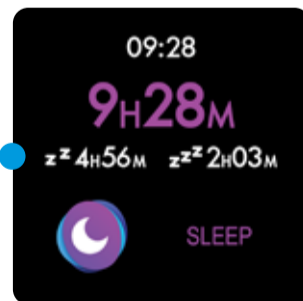

DOWNLOAD THE ABYX FIT TOUCH APP

Download the Abyx fit Touch app on the App store for iOS devices and on the Google Play Store for Android devices.

Scan the QR code to download the app

Abyx fit Touch

Compatibility
iOS 8.0 or more
Android 4.4 or more

PAIRING YOUR ABYX FIT TOUCH

Make sure you have the Abyx fit Touch application downloaded. You can only pair the tracker using the app NOT through the bluetooth settings on your phone.

1. Make sure bluetooth is turned on, on your phone.
2. Open the Abyx fit Touch application.
3. Press on "Add a Device".
4. Select your tracker from the list.

Your tracker is now paired to your phone and all data will be synced.

If you experience problems with the pairing, visit Abyx Support on www.abyx-fit.com or check our Abyx support videos on youtube.

TECH SPECS

Battery: Li-ion 150mAh
Memory: up to 20 days activity recording
Display: 1.22" color touch screen
Technology bluetooth: 4.1 BLE
Standby time: up to 10 days
Output: 120mW / 80MHz
Radio Frequency: 0dBm 2402-2480MHz
Water resistance IP68 3ATM
Dimensions: 47.5 x 35 x 11.3 mm
Weight: 59.6g

www.abyx-fit.com

Sleep