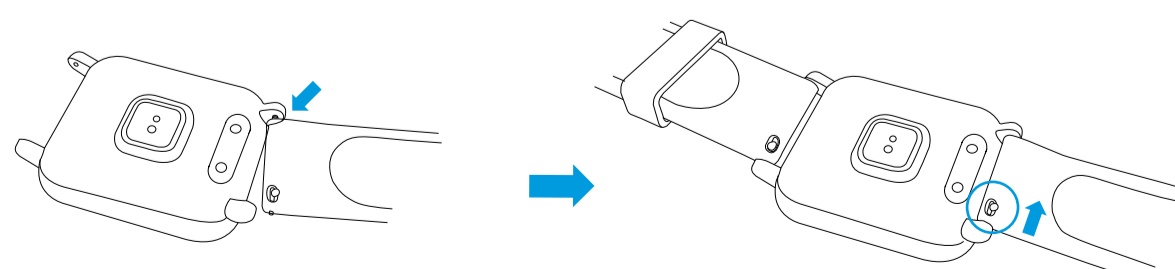

HOW TO CHANGE THE WRISTBAND